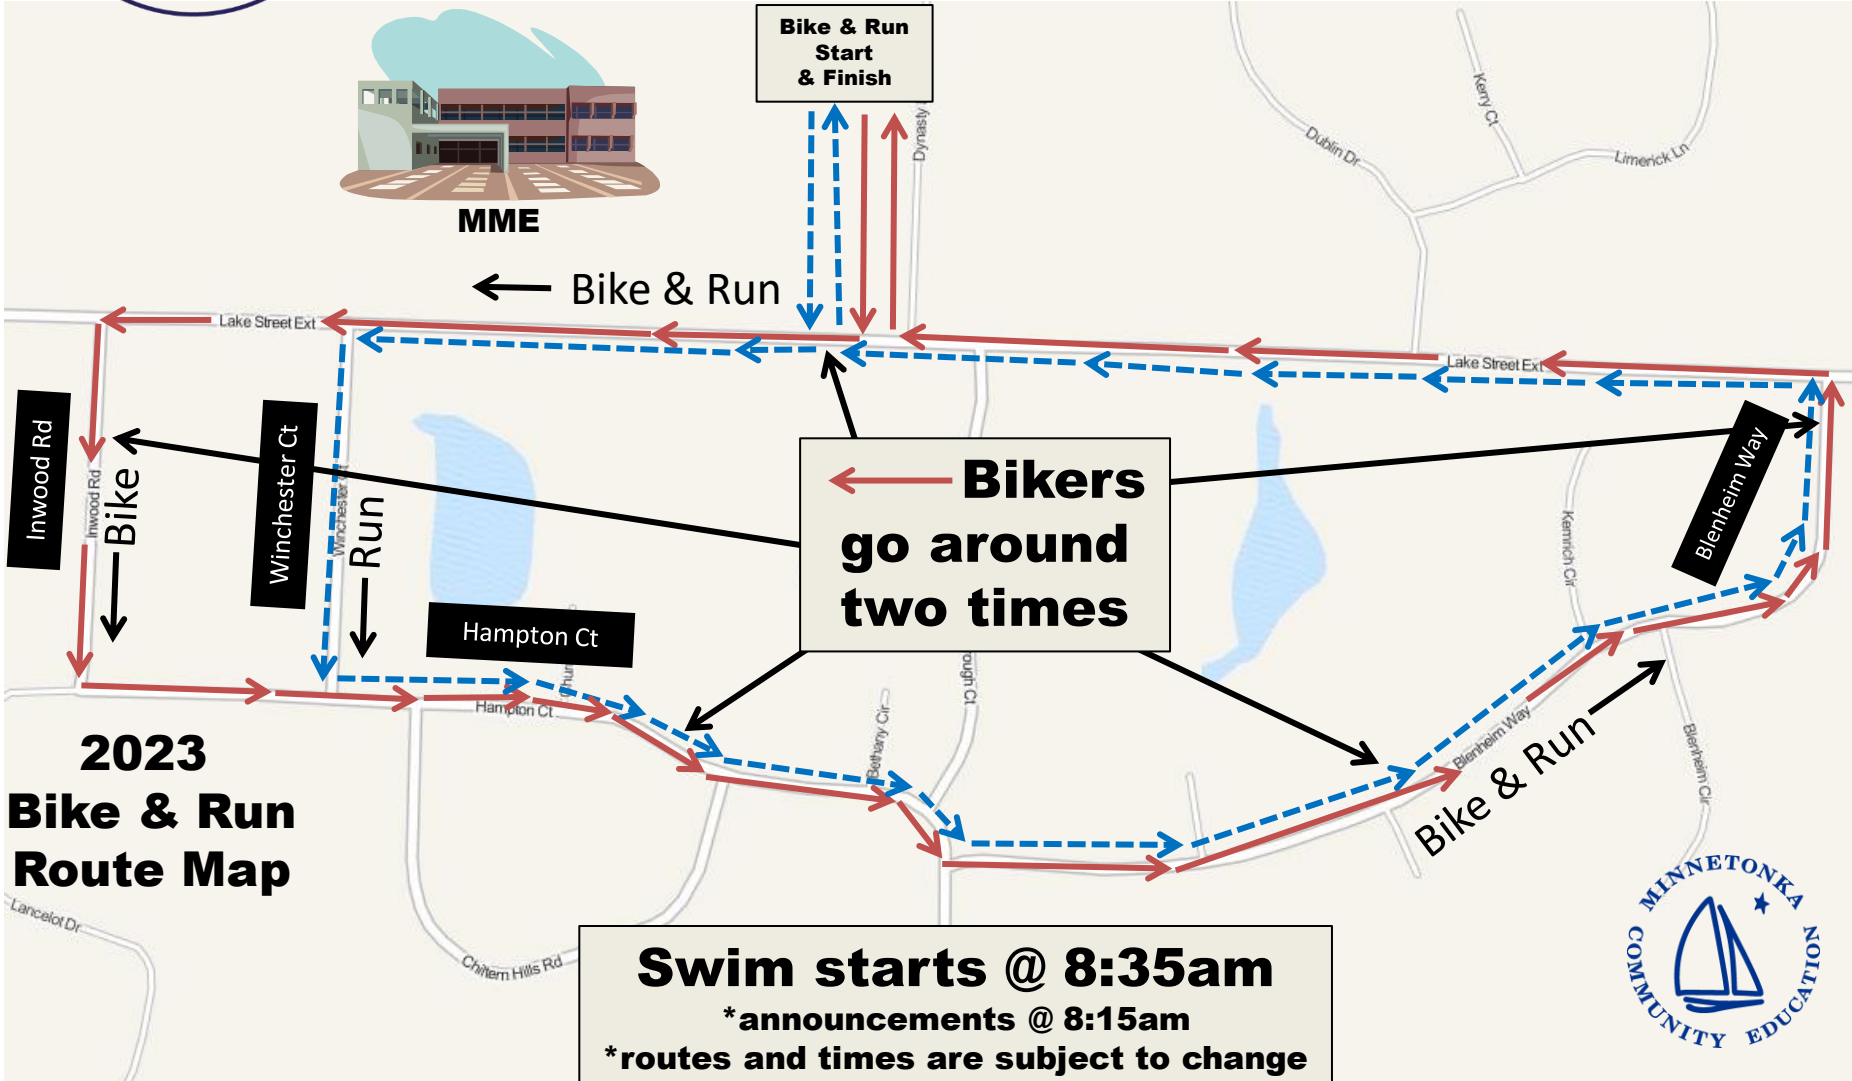

Grades 2 & 3

 ← 1.5 miles

 ← 0.5 mile

Grades 4 & 5

 ← 1.65 miles

 ← 1 mile

Grades 6-7-8

 **3 miles**
Go around twice

 **1.5 miles**
Go around once

100 Yard Dash

100 Yards

Dash Waves
(One Minute Gaps)

- Kinder Boys
- Kinder Girls
- 1st Grade Boys
- 1st Grade Girls

**2023
Dash Map**

Spectator Cheer Zone:

100 Yard Dash starts @ 10:15am

***announcements @ 8:15am**

***routes and times are subject to change**