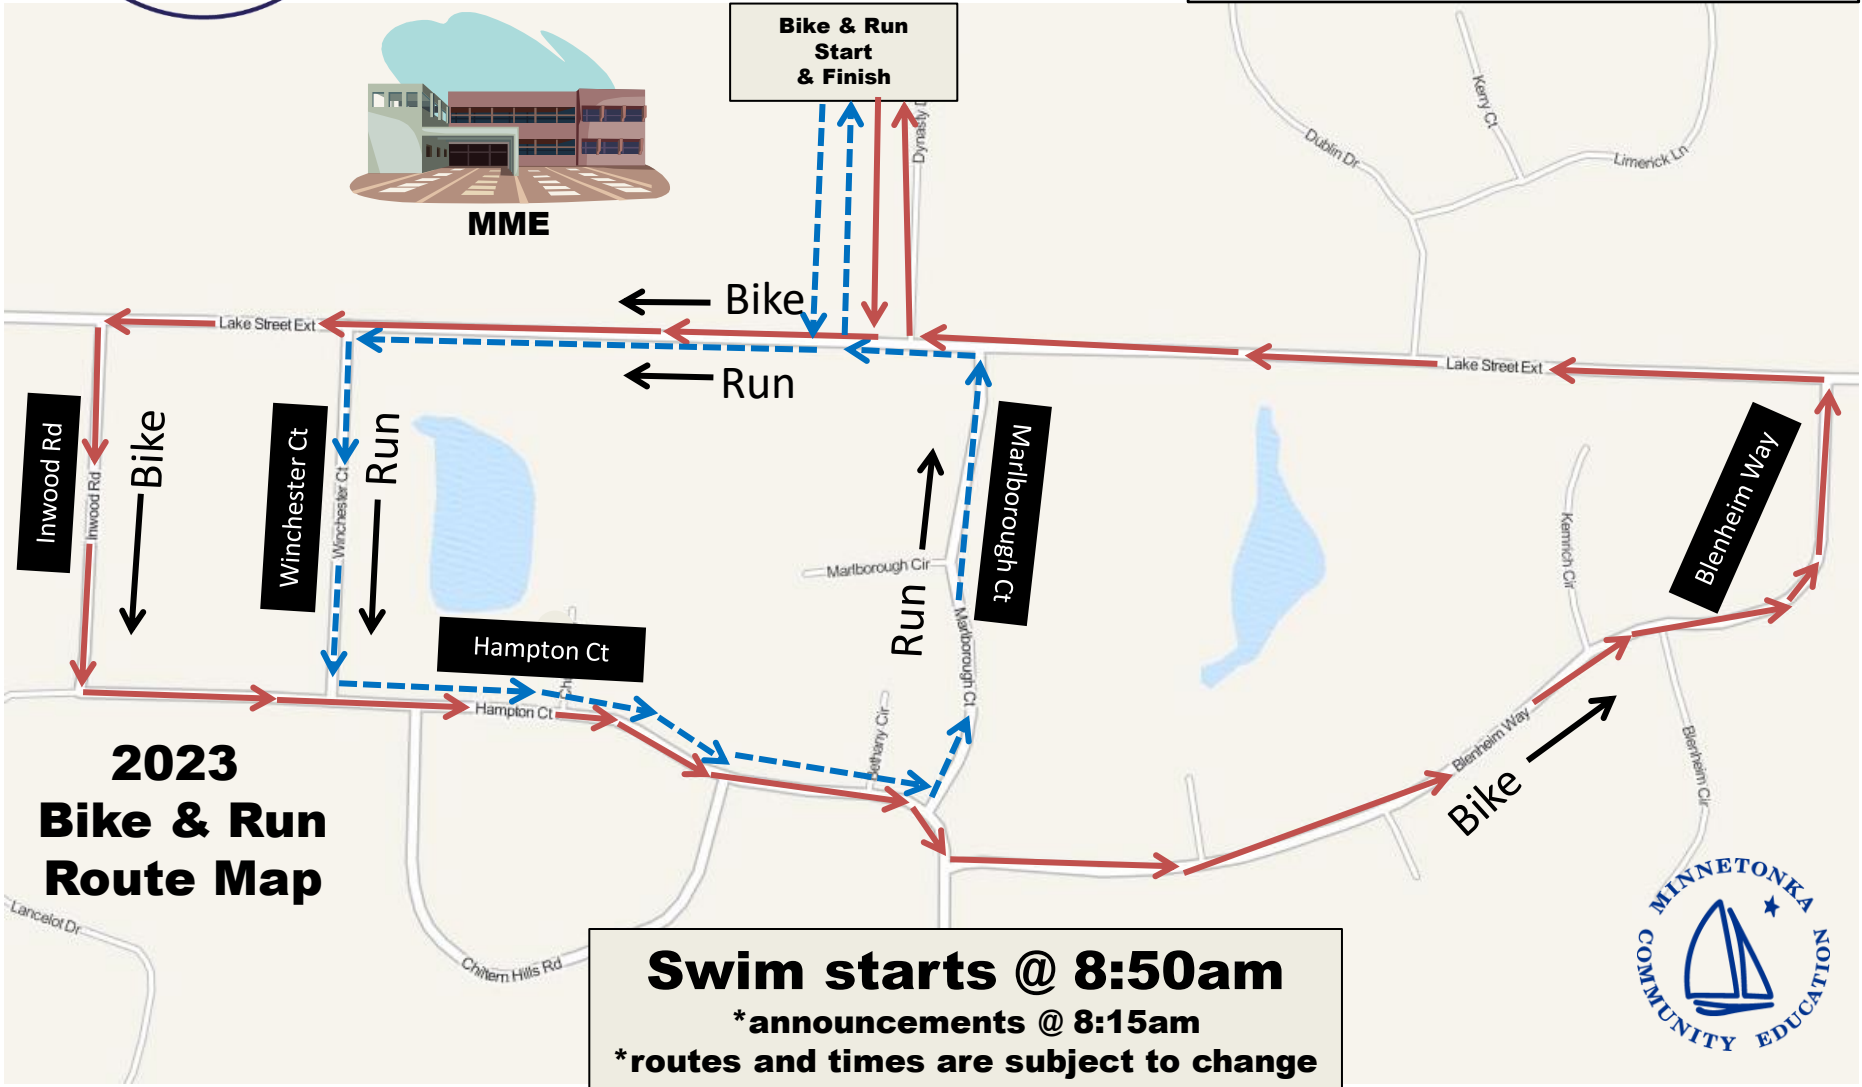

Grades 2 & 3

 ← 1.5 miles

 ← 0.5 mile

Grades 4 & 5

 ← 1.65 miles

 ← 1 mile

Grades 6-7-8

 **3 miles**
Go around twice

 **1.5 miles**
Go around once

100 Yard Dash

100 Yards

Dash Waves
(One Minute Gaps)

- Kinder Boys
- Kinder Girls
- 1st Grade Boys
- 1st Grade Girls

**2023
Dash Map**

Spectator Cheer Zone:

100 Yard Dash starts @ 10:15am

***announcements @ 8:15am**

***routes and times are subject to change**