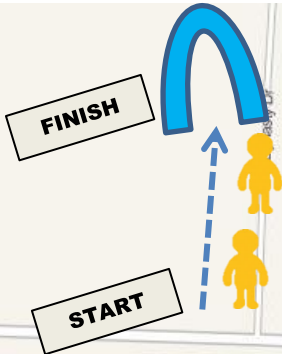

Grades 2 & 3

 ← 1.5 miles

 ← 0.5 mile

Grades 4 & 5

 ← 1.65 miles

 ← 1 mile

Grades 6-7-8

 **3 miles**
Go around twice

 **1.5 miles**
Go around once

100 Yard Dash

100 Yards

Dash Waves
(One Minute Gaps)

- Kinder Boys
- Kinder Girls
- 1st Grade Boys
- 1st Grade Girls

**2023
Dash Map**

Spectator Cheer Zone:

100 Yard Dash starts @ 10:15am